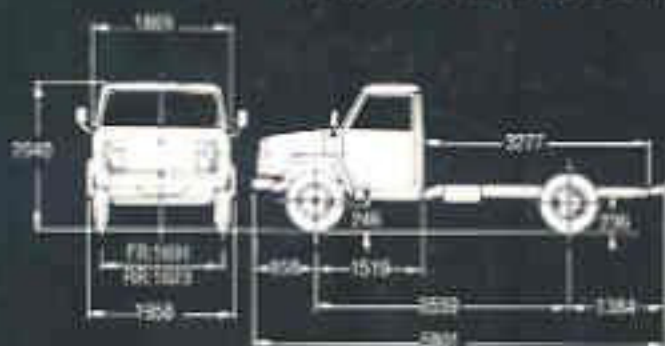

AAS250

SLIPPER

AUTOLIT

Automobile - Truck - Motorcycle 1900 to Present
ORIGINAL Sales Brochures, Manuals, Books, Posters,
Catalogs, and MUCH More. World's largest selection!

TECHNICAL SPECIFICATIONS

AS 250 SUPER (STANDARD CHASSIS CAB)

The AS 250 Super's fuel tank capacity has been increased from 60 to 95 lt., thus providing a longer travel time.

A more comfortable driver cab:

Not only have the cab dimensions been increased, allowing for more spaciousness, but the use of the Pilot-Granner driver seat has put recent driver comfort at the top of priorities.