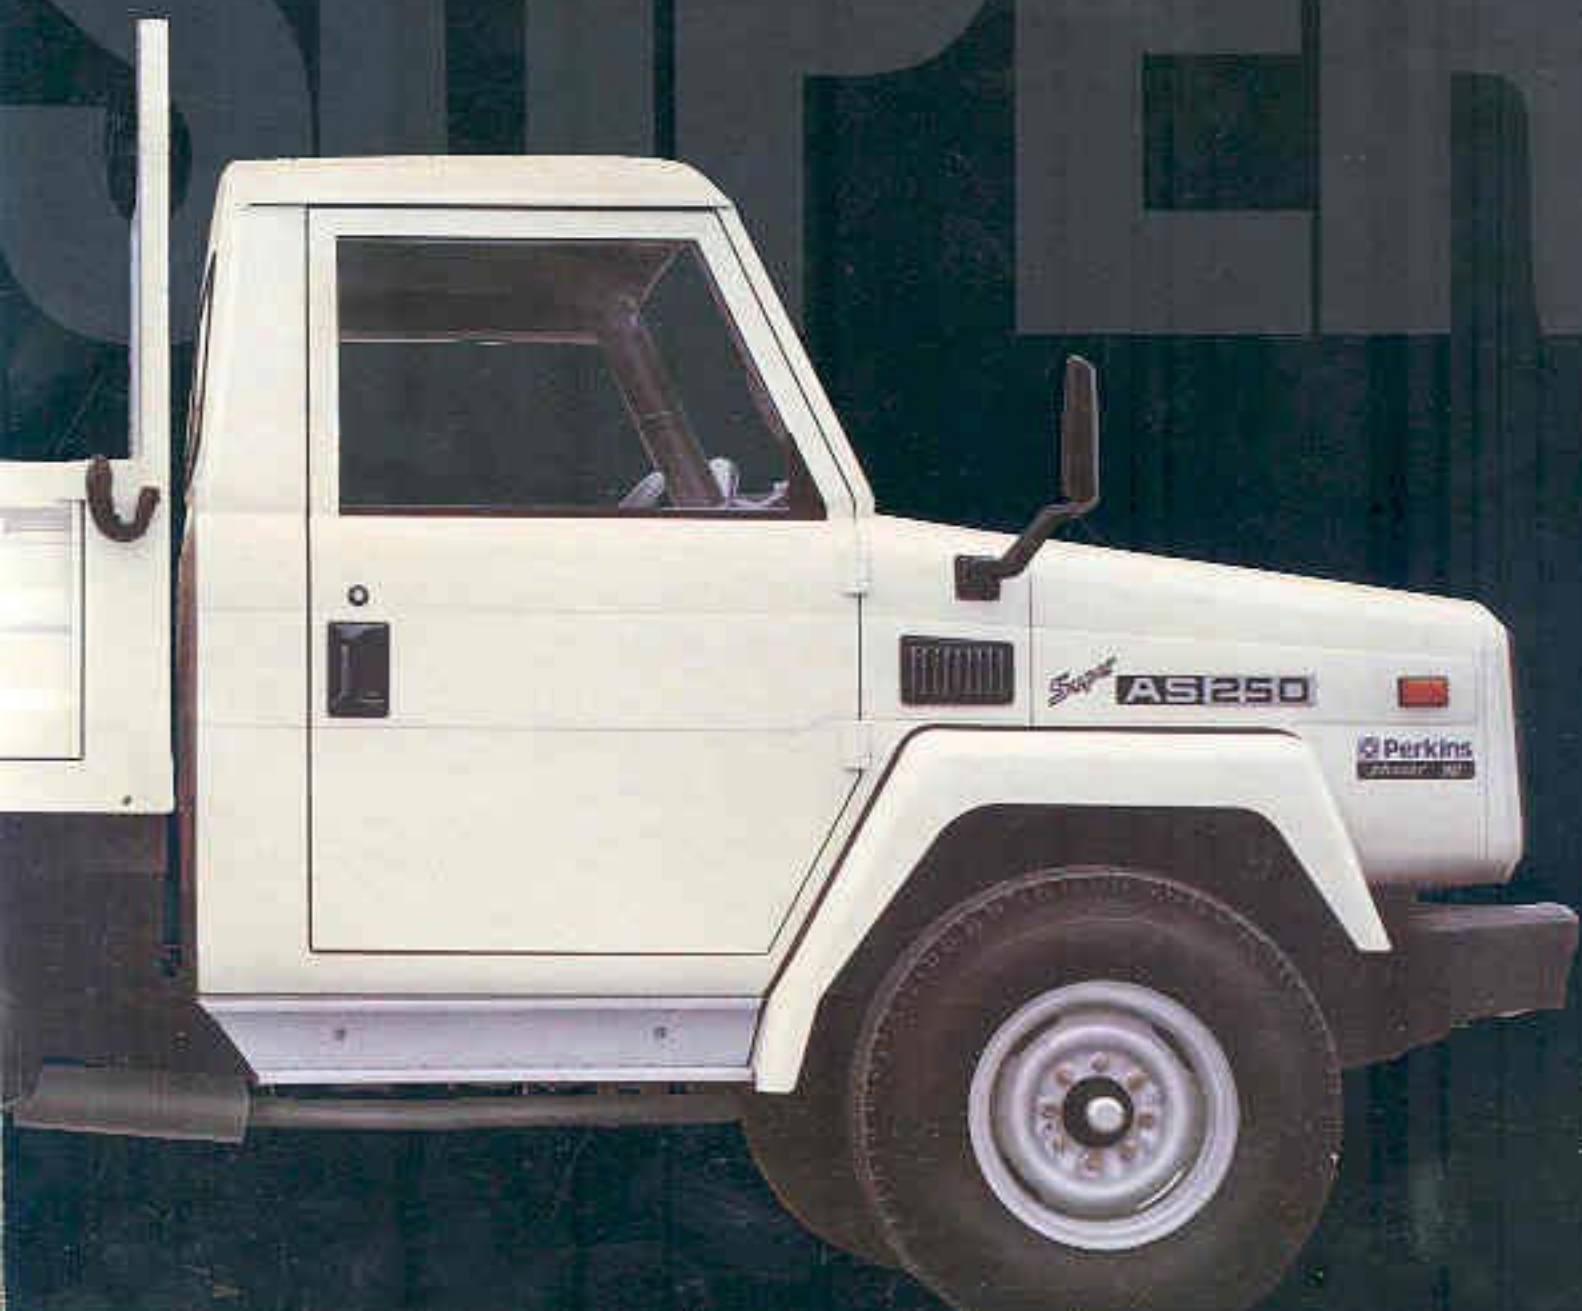

AAS250

SLIPPER

AUTOLIT

Automobile - Truck - Motorcycle 1900 to Present
ORIGINAL Sales Brochures, Manuals, Books, Posters,
Catalogs, and MUCH More. World's largest selection!

TECHNICAL SPECIFICATIONS

AS 250 SUPER (STANDARD CHASSIS CAB)

Now With **5** Speeds =

The AS 250 Super has been designed according to your needs. It is now more powerful, more comfortable, more economical, more silent and more rapid. The AS 250 Super is now Super than ever.

A 5-speed transmission:

The AS 250 Super's new Spicer 5-speed transmission provides a 6% reduction of fuel consumption (equivalent to: approximately 1 lt/100 km).

AUTOLIT

Automobile - Truck - Motorcycle 1900 to Present
ORIGINAL Sales Brochures, Manuals, Books, Posters,
Catalogs, and MUCH More. World's largest selection!

The AS 250 Super's fuel tank capacity has been increased from 60 to 95 lt., thus providing a longer travel time.

A more comfortable driver cab:

Not only have the cab dimensions been increased, allowing for more spaciousness, but the use of the Pilot-Granner driver seat has put recent driver comfort at the top of priorities.